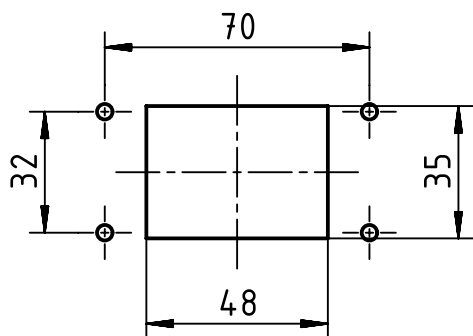

panel cut out (1:2)

	All rights reserved Department EL PD - CN HARTING Electric GmbH & Co. KG D-32339 Espelkamp	All Dimensions in mm Original Size DIN A4		Scale 1:1	Free size tol.	Ref. Sub.
		Created by LONGL	Inspected by WENE	Standardisation TIEMANNA	Date 2017-06-02	State Final Release
Title Han B Base Panel Ex i for Single Lever					Doc-Key / ECM-Nr. 100588638/UGD/002/B 500000119898	
Type TB			Number 09 36 006 1301		Rev. B	Page 1/1